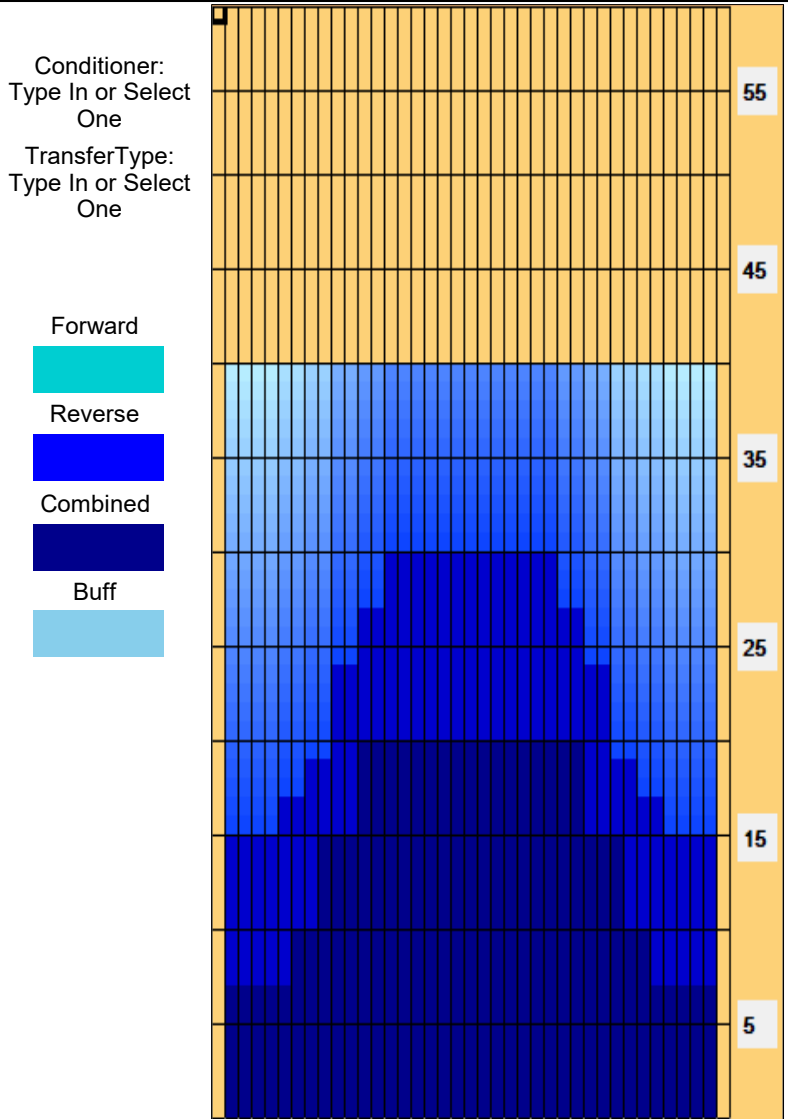

Kegel Sport Series - HIGHWAY TO HELL V2 - 2240

Oil Pattern Distance: 40 Feet **Reverse Brush Drop:** 38 Feet **Oil Per Board:** 50 uL
Forward Oil Total: 12.75 mL **Reverse Oil Total:** 13.7 mL **Volume Oil Total:** 26.45 mL
Forward Boards Crossed: 255 Boards **Reverse Boards Crossed:** 274 Boards **Total Boards Crossed:** 529 Boards

Start	Stop	Loads	Speed	Crossed	Start	End	Feet	T.Oil
1	2L 2R	4	18	148	0.0	7.6	7.6	7400
2	7L 7R	1	18	27	7.6	10.1	2.5	1350
3	9L 9R	2	18	46	10.1	15.2	5.1	2300
4	12L 12R	2	18	34	15.2	20.3	5.1	1700
5	2L 2R	0	22	0	20.3	26.0	5.7	0
6	2L 2R	0	26	0	26.0	40.0	14.0	0

Conditioner: Type In or Select One
TransferType: Type In or Select One

Forward Reverse More

Start	Stop	Loads	Speed	Crossed	Start	End	Feet	T.Oil
1	2L 2R	0	30	0	40.0	30.0	-10.0	0
2	14L 14R	1	22	13	30.0	26.9	-3.1	650
3	12L 12R	1	18	17	26.9	24.4	-2.5	850
4	10L 10R	2	18	42	24.4	19.3	-5.1	2100
5	8L 8R	1	18	25	19.3	16.8	-2.5	1250
6	6L 6R	1	14	29	16.8	14.9	-1.9	1450
7	2L 2R	4	14	148	14.9	7.0	-7.9	7400
8	2L 2R	0	14	0	7.0	0.0	-7.0	0

Forward Reverse More

Item	3L-7L:18L-18R	8L-12L:18L-18R	13L-17L:18L-18R	18L-18R:17R-13R	18L-18R:12R-8R	18L-18R:7R-3R
Description	Outside Track:Middle	Middle Track:Middle	Inside Track:Middle	Middle: Inside Track	Middle:Middle Track	Middle:Outside Track
Track Zone Ratio	2.21	1.32	1.01	1.01	1.32	2.21